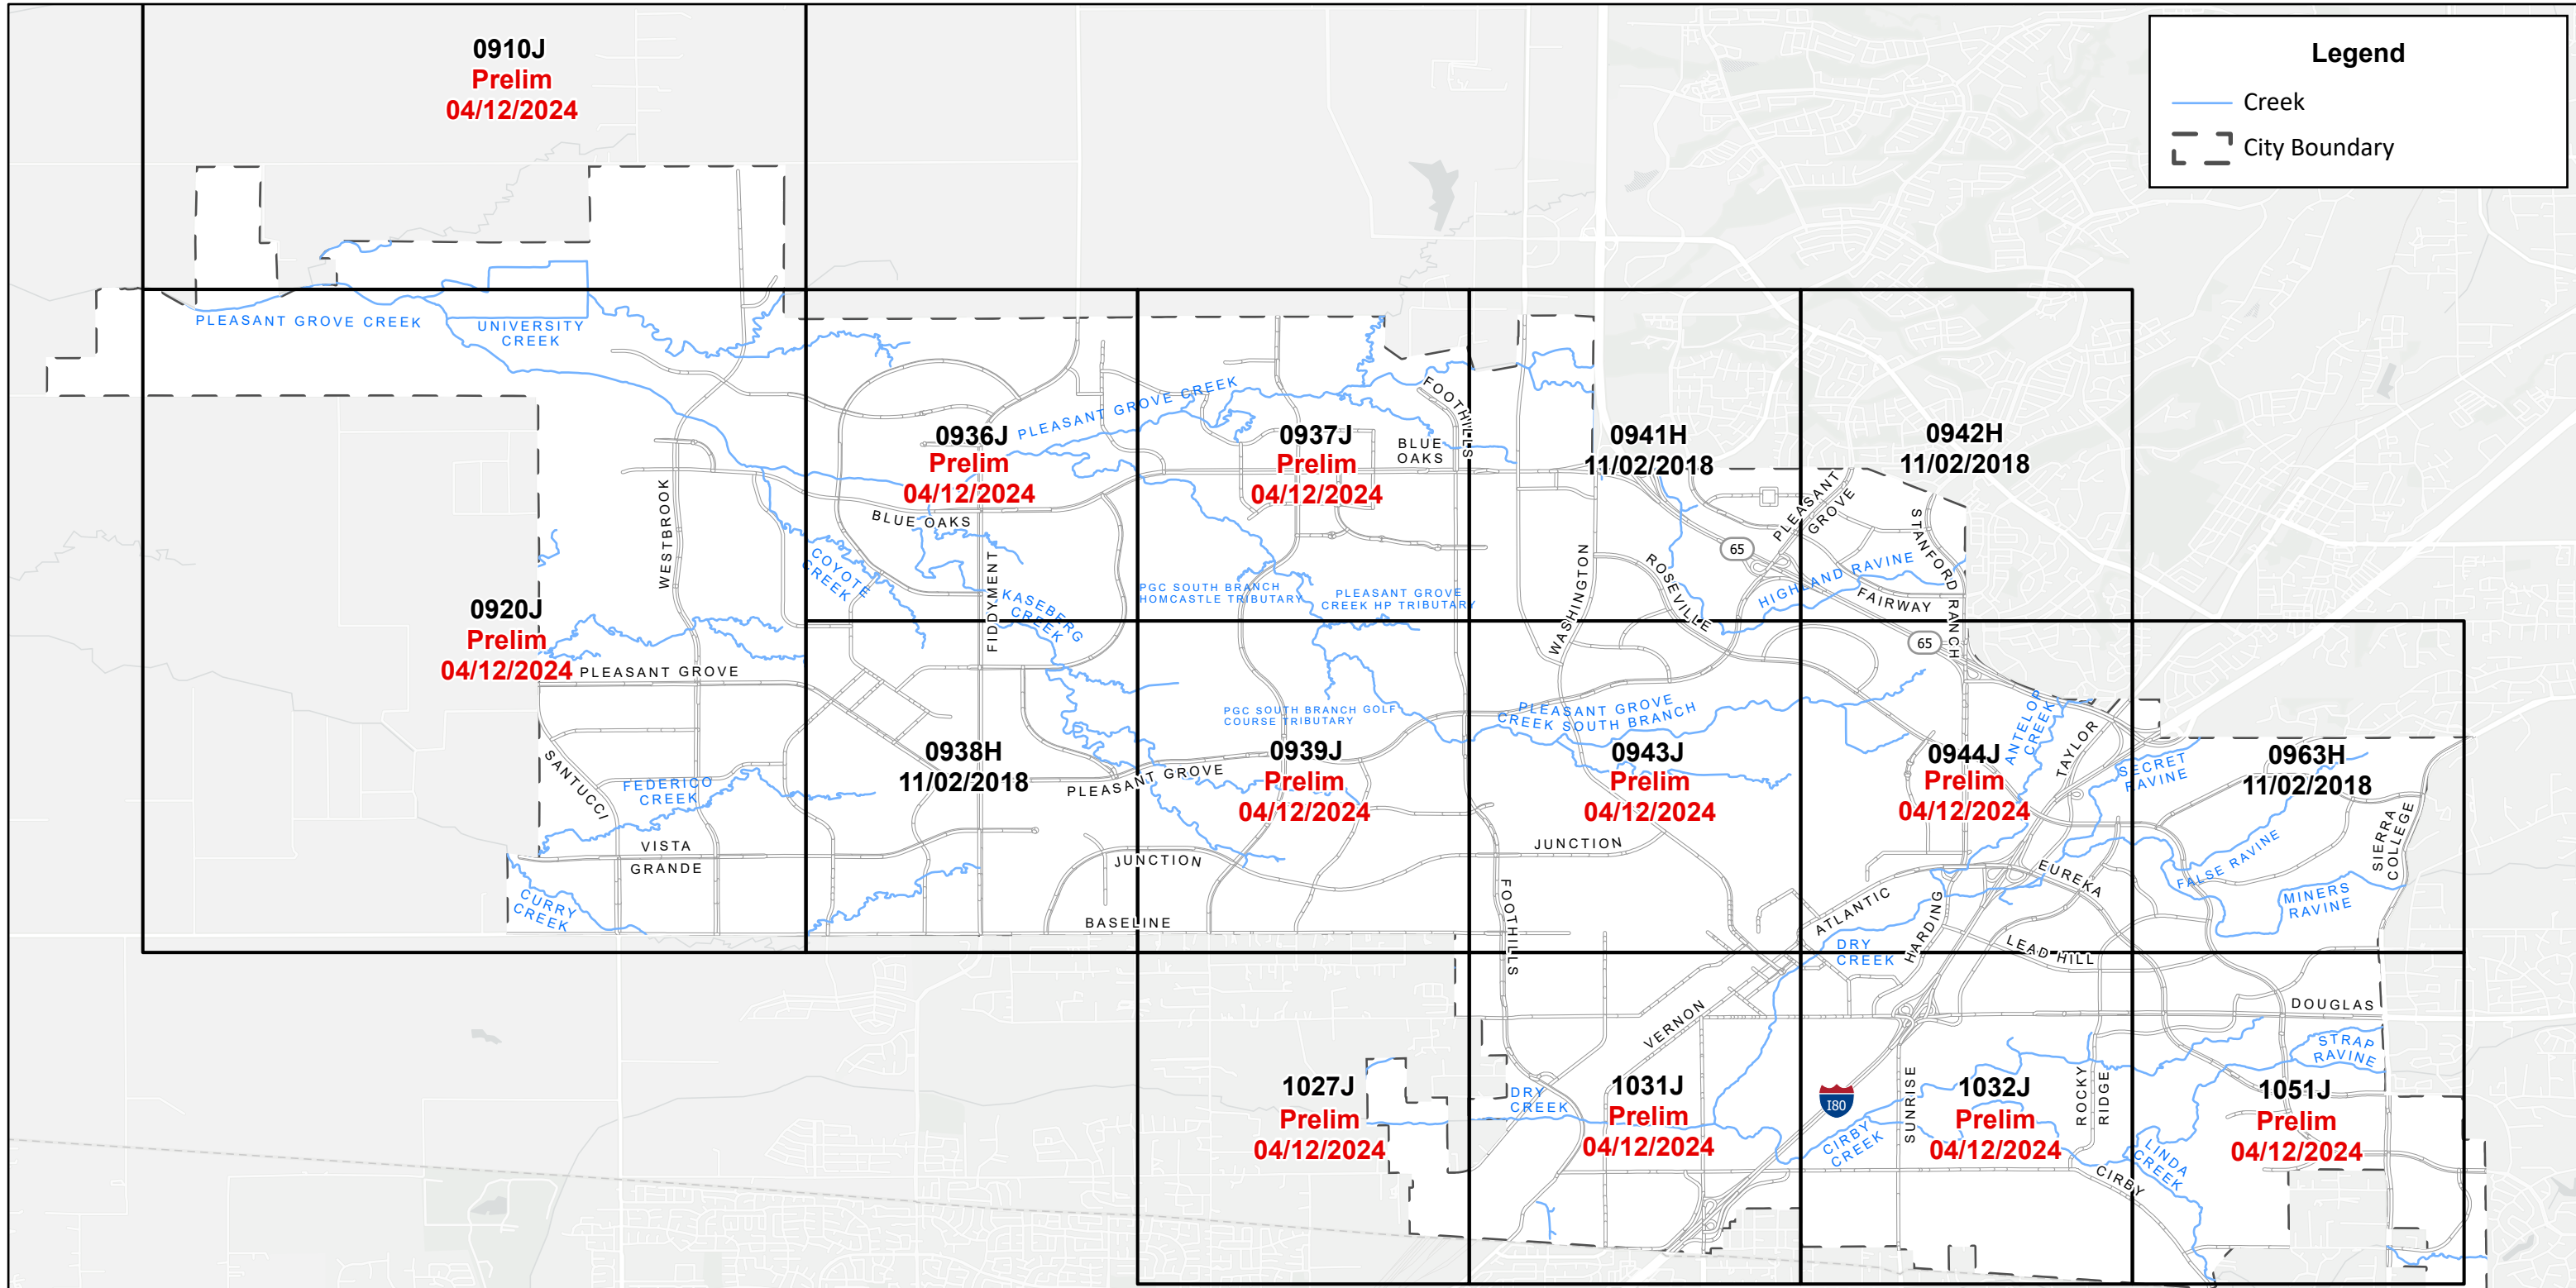

**Legend**

-  Creek
-  City Boundary

City of Roseville, California State Parks, Esri, TomTom, Garmin, SafeGraph, GeoTechnologies, Inc, METI/NASA, USGS, Bureau of Land Management, EPA, NPS, USDA, USFWS